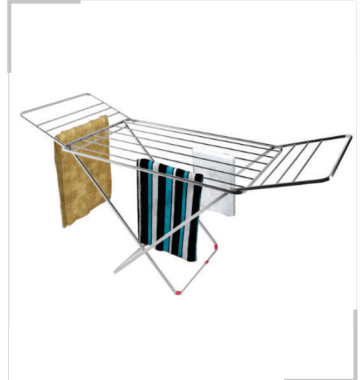

---

**SS WINSOME** →  
M.R.P | RS. 4540/-

*First choice of every modern home*

*Premium*  
CLOTHES DRYING STAND

GST @ 12%

*First choice of every modern home*

*Premium*  
**STORAGE RACKS**

GST @ 18%

**LEXI**

Available in 4 sizes :

SHELF	M.R.P.
3	Rs. 1920/-
4	Rs. 2440/-
5	Rs. 2960/-
6	Rs. 3480/-

**FIZZY**

Available in 3 sizes :

SHELF	M.R.P.
3	Rs. 1360/-
4	Rs. 1760/-
5	Rs. 2160/-

**DAISY**

Available in 3 sizes :

SHELF	M.R.P.
2	Rs. 1760/-
3	Rs. 2360/-
4	Rs. 2960/-

*First choice of every modern home*

*Premium*  
**STORAGE RACKS**

GST @ 18%

**HEXA**

Available in 3 sizes :

SHELF	M.R.P.
3	Rs. 1400/-
4	Rs. 1800/-
5	Rs. 2200/-