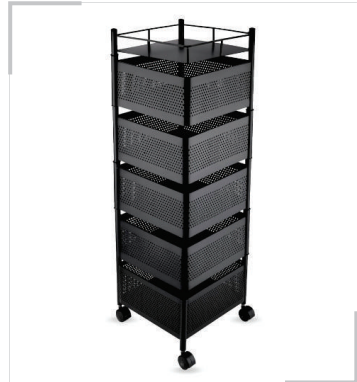

**ROTO**

Available in 3 shelves:

SHELF	M.R.P.
3	Rs. 4400/-
4	Rs. 5600/-
5	Rs. 6800/-

**MEGA**

Available in 3 shelves:

SHELF	M.R.P.
3	Rs. 5200/-
4	Rs. 6800/-
5	Rs. 8400/-

**STOREX**

Available in 3 shelves :