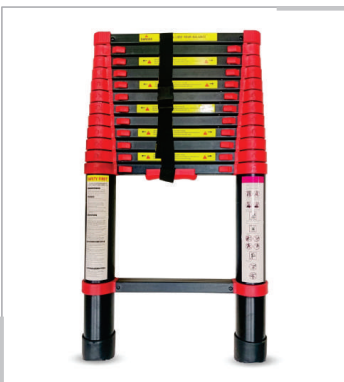

*First choice of every modern home*

*Premium*  
**FOLDABLE LADDERS**

GST @ 18%

**MAPLE PRO**

Available in 5 sizes :

STEP	M.R.P.
3	Rs. 4800/-
4	Rs. 6400/-
5	Rs. 8000/-
6	Rs. 9600/-
7	Rs. 11200/-

**TELESCOPIC**

Available in 5 sizes :

HEIGHT	STEP	M.R.P.
2 M	6	Rs. 10400/-
2.6 M	8	Rs. 13520/-
3.2 M	10	Rs. 16640/-
3.8 M	12	Rs. 19760/-
4.4 M	14	Rs. 22880/-

*First choice of every modern home*

*Premium*  
**SHOE RACKS**