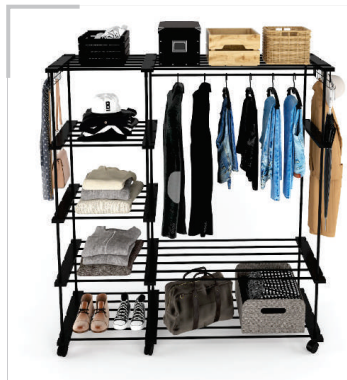

OPTRA

M.R.P | RS. 5440/-